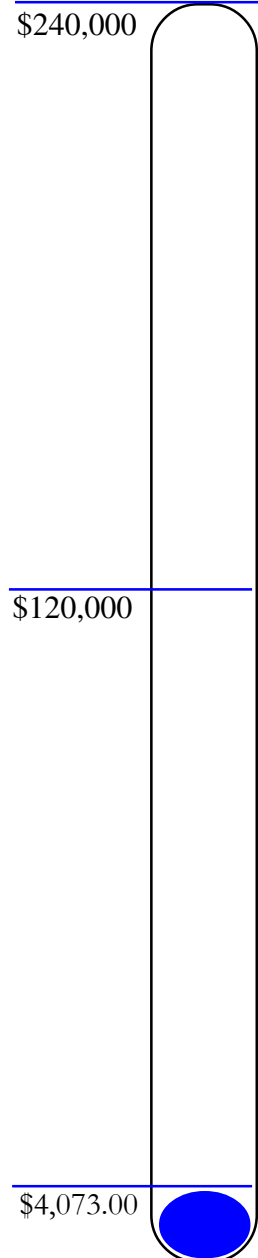

Can You Help?

We have spent the past 16 years rebuilding the infrastructure of KICY. In all honesty, we felt we were about to wrap things up with major corrections, when it was brought to our attention that the center and east towers were not the best for use in the arctic. So, we are raising $240,000 to replace the two questionable towers. That includes the two solid steel towers, shipping and a crew to install them. It will take about two weeks in the summer of 2017.